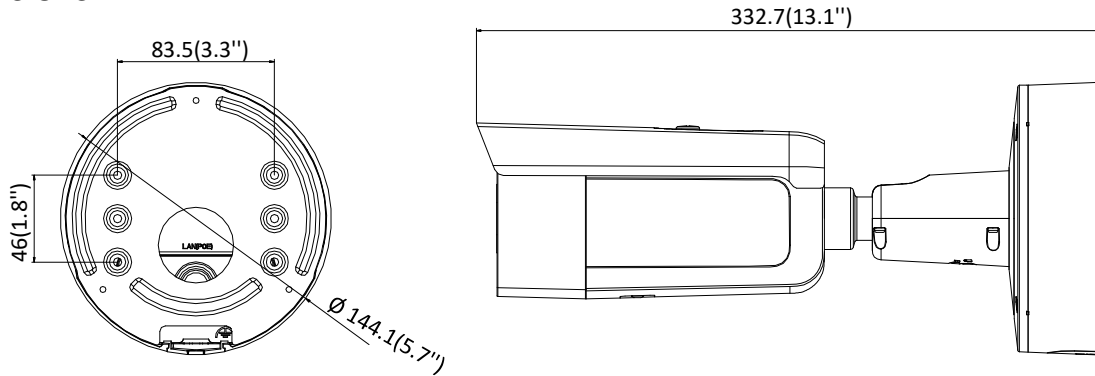

Dimensions

Unit: mm(inch)

Accessories

Distributed by